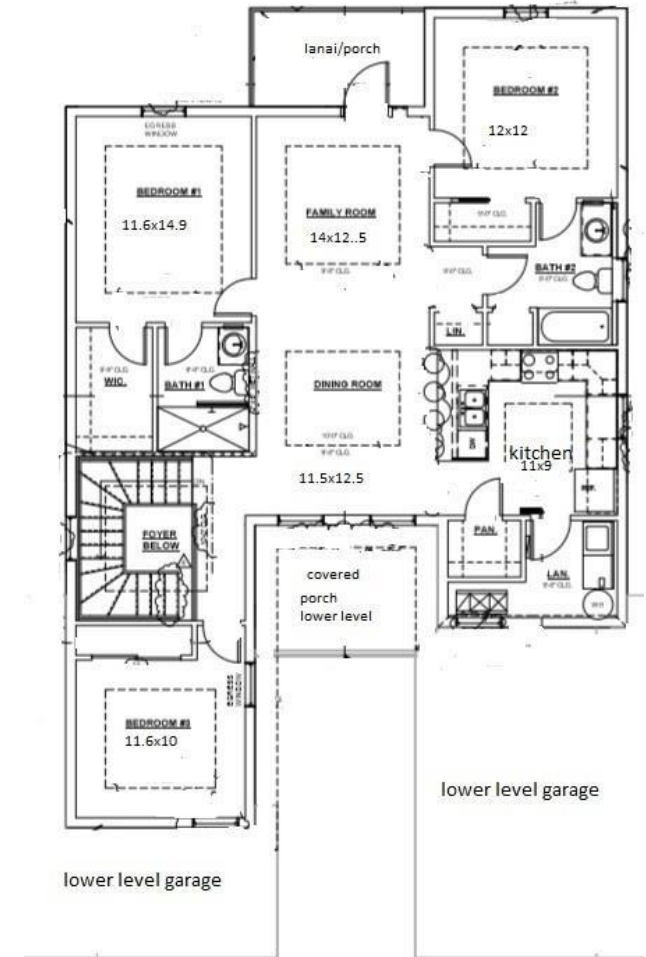

## The Majestic

**Lower: 2 Bedroom, 2 Bath  
2 Car Garage  
Upper: 3 Bedroom, 2 Bath  
2 Car Garage**

**Rent Buster Series  
Lower Living Area....1202 sqft.  
Upper Living Area.....1417 sqft.  
Car Garage.....450 sqft.  
Total....3898 sqft.**