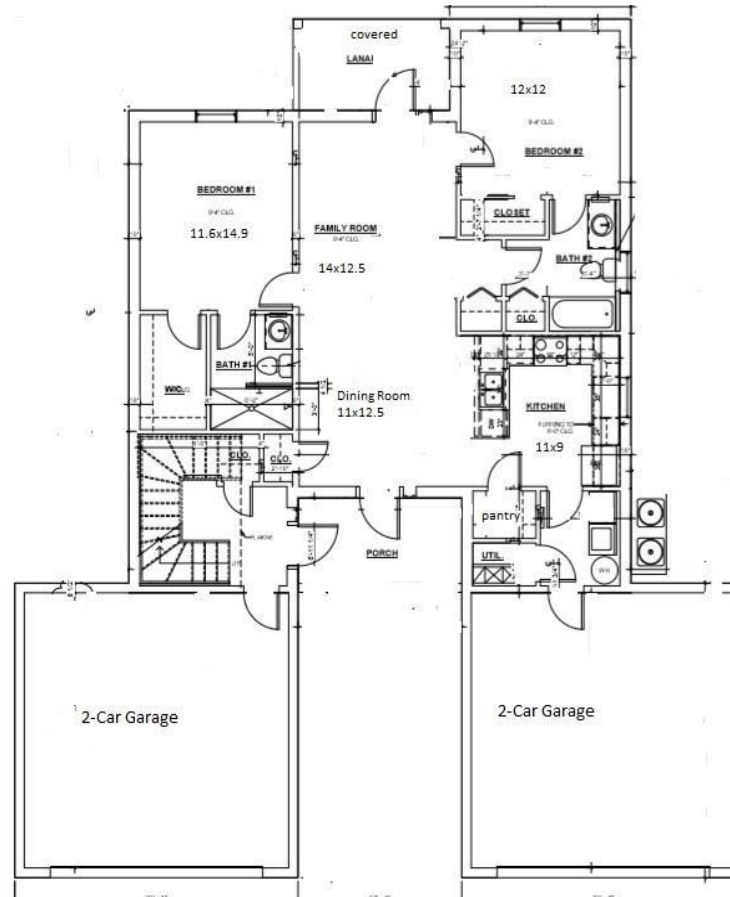

## The Majestic

**Lower: 2 Bedroom, 2 Bath  
2 Car Garage  
Upper: 3 Bedroom, 2 Bath  
2 Car Garage**

**Rent Buster Series  
Lower Living Area....1202 sqft.  
Upper Living Area.....1417 sqft.  
Car Garage.....450 sqft.  
Total....3898 sqft.**