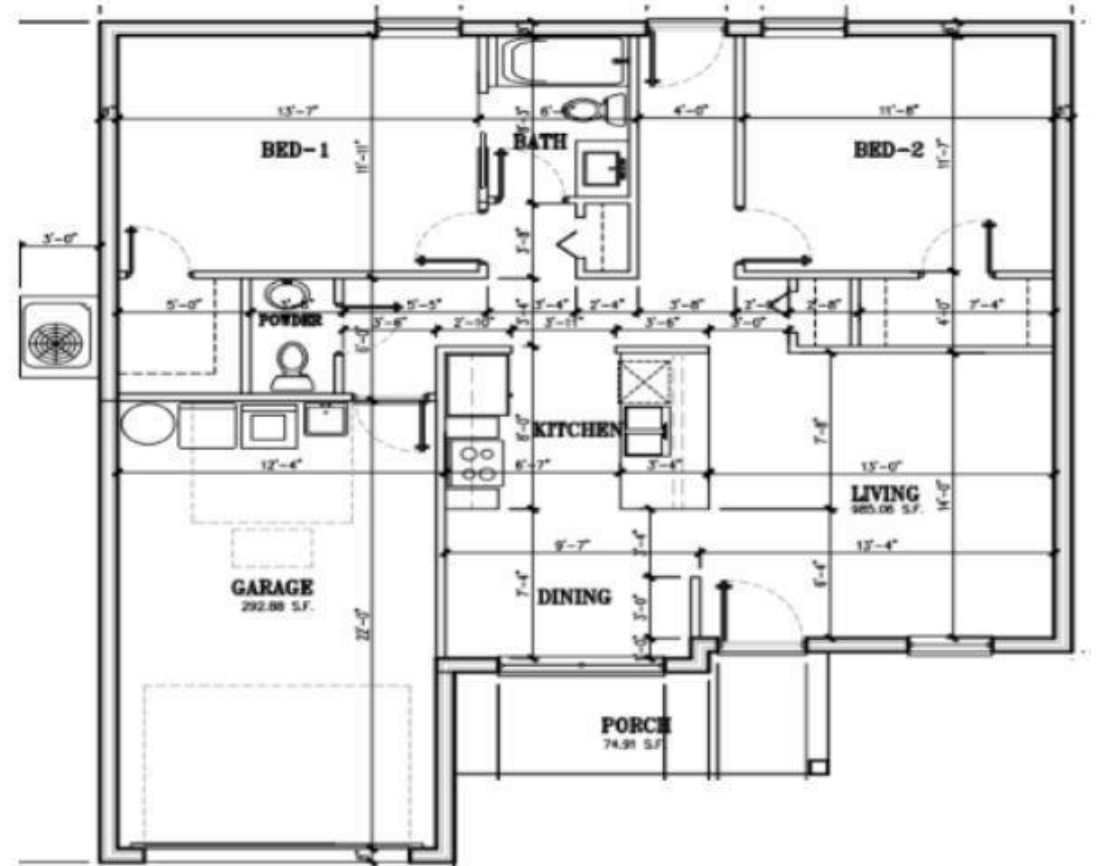

## The Egret

2 Bedroom, 1 ½ Bath  
1 Car Garage

Rent Buster Series  
Living Area.....1000 sqft.  
Car Garage...293 sqft.  
Porch....74 sqft.  
Total ....1367 sqft.